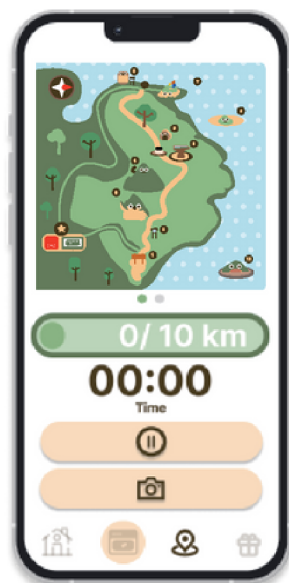

# Hiking Map

Participants can use a mobile app to track their walking distances during park hikes or mountain excursions as part of the game. Additionally, the app allows users to search for eight hidden QR codes within the park's attractions and take augmented reality (AR) photos.

The purpose of this initiative is to encourage people to engage in outdoor activities, introduce them to park facilities, and provide both entertainment and educational experiences.

- 1 清水灣郊野公園  
Clearwater Bay Country Park
- 2 龍蝦灣郊遊徑  
Lung Ha Wan Country Trail
- 3 餓死雞  
Ngo Sai Kai
- 4 大嶺峒  
TAI LENG TUN
- 5 大嶺峒觀景台  
TAI LENG TUN viewing point
- 6 飯團石  
Rice Ball Stone
- 7 龍蝦灣風箏場  
Lobster Bay Kite Flying Area
- 8 龍蝦灣石刻  
Rock Carving
- 9 綠蛋島  
Green Egg Island
- 10 青洲  
Steep Island